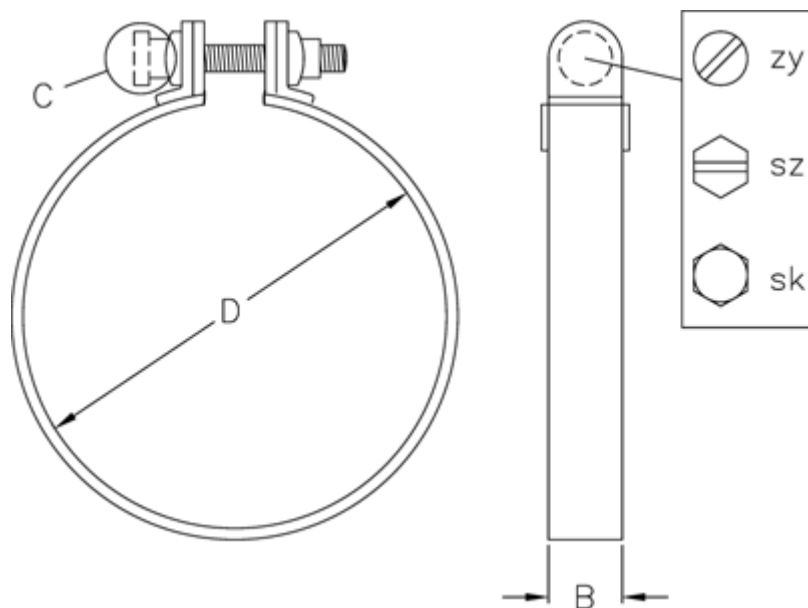

# Data Sheet

Article number: 021510000270

Description: Retaining Clamp SP 270 W1

## Measures

C (screw type) = SZ

Diameter D = 270

Width B = 20